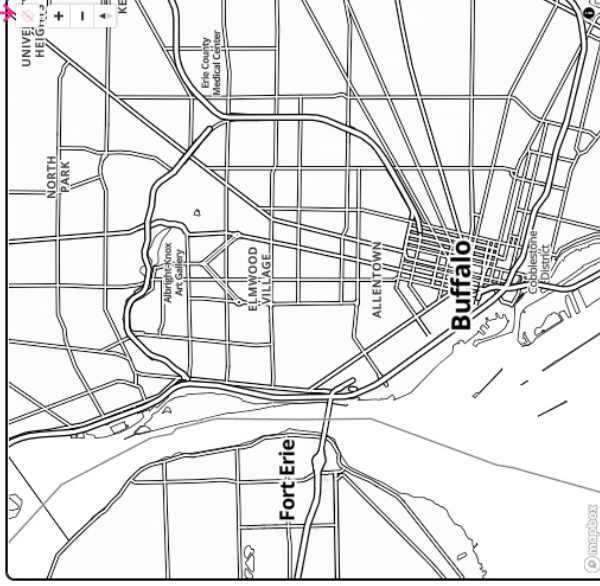

Color Buffalo

This is a printable, zoomable coloring map! Print it and zoom out for the next page.

Map colored by: _____

Date: _____