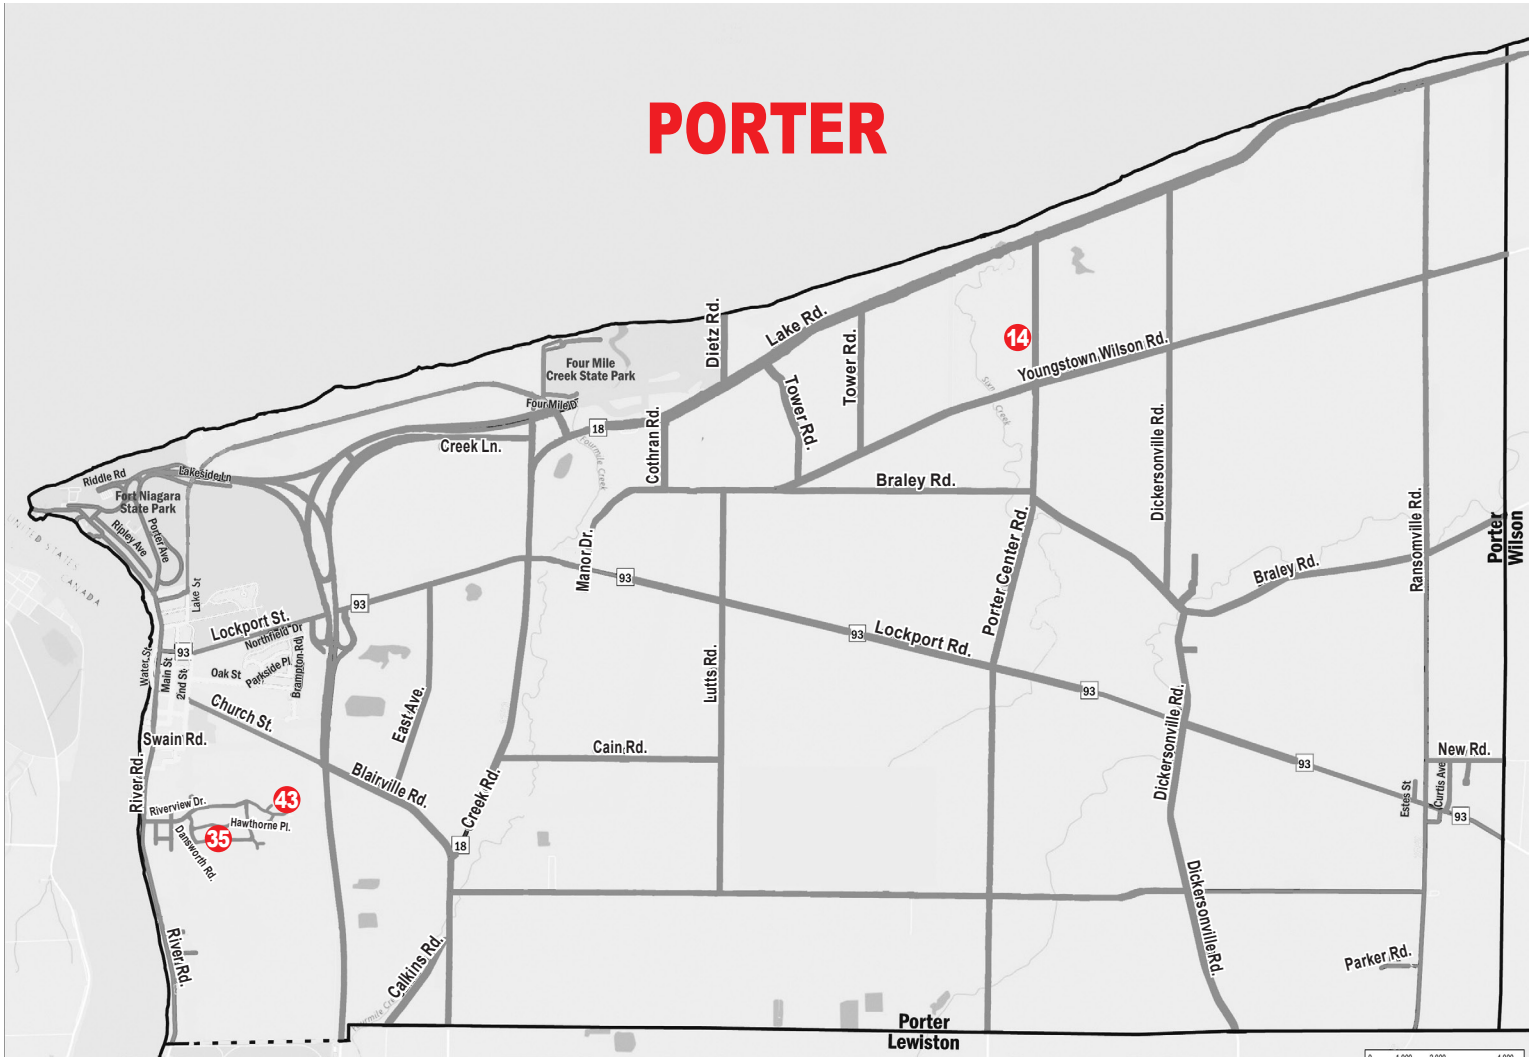

# PORTER

**14. 2928 PORTER CENTER ROAD** – Fri., Sat., & Sun. 9am-3pm. Furniture, tools, entertainment, housewares, kids stuff. Ask if you don't see it!

**43. 463 RIVERVIEW DRIVE** – Fri. & Sat. 9am-3pm. Household & kitchen items, new purses, women's shoes size 9, clothes, a variety of everything.