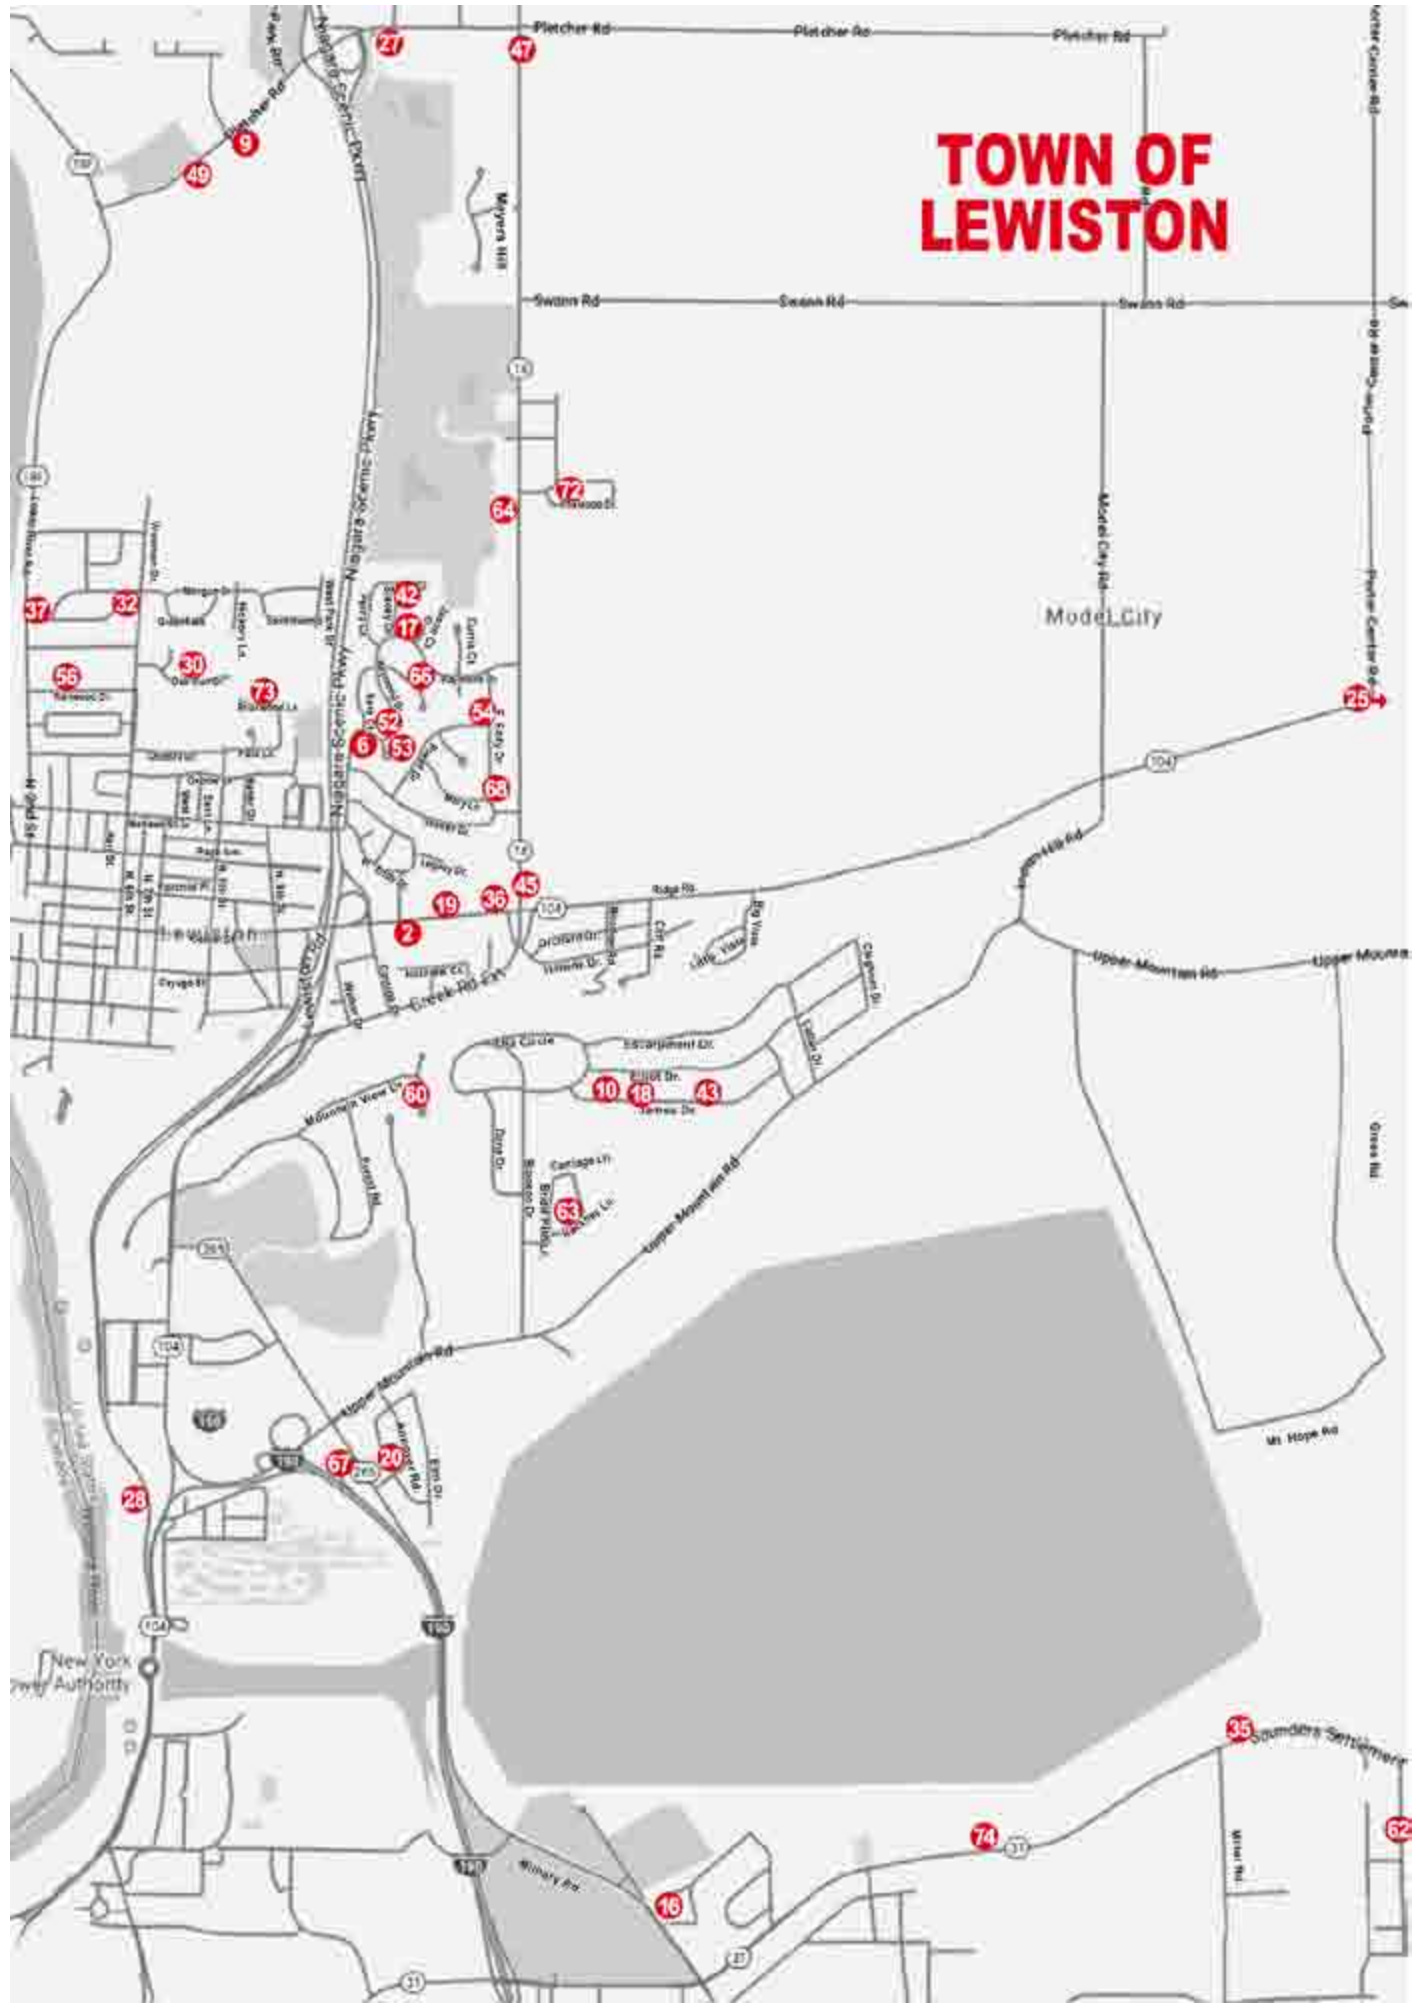

TOWN OF LEWISTON

2. 706 RIDGE RD. - Fri., Sat & Sun. 9-3. Backyard/indoor; garden decorations, lamps, frames, handyman, fishing, collectibles, puzzles, housewares, furniture & much more!

6. 4789 LAUREN COURT - Fri. & Sat., 9-3. Kids toys, barber chair, end tables, knickknacks, something for everyone - come see!

49. 470 PLETCHER RD. - Fri., Sat. & Sun. 9-2. 4 families. Furniture, tools, clothing, lots of stuff.

52. 641 RAYMOND DR. - Name Brands! Shoes/clothes, Fendi, Christian Louboutin, etc. Home decor, motorcycles, baby items & much more!

63. 821 HACKNEY LANE - Fri. 1-5, Sat. & Sun. 10-4. Old metal bed, small microwave, wheelchair, Technics speakers, 7 gallon plastic container, Eureka shop vac.

64. 4624 CREEK RD. - Fri. & Sat. 8-3. Super Clean Sale. Tools, fishing, hunting, household, kids toys, newborn accessories, 0-4T girls clothing, misc.

73. 577 BRIARWOOD LANE - Fri., Sat. & Sun. 9-4. Furniture and something for everyone.

74. 1195 SAUNDERS SETTLEMENT RD. - Fri., Sat. & Sun. 9-3. A variety of items.